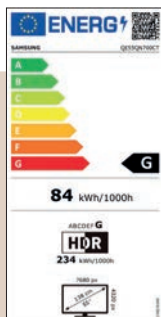

DISPLAY

Polliciaggio	55"
Risoluzione	7680 x 4320
Refresh Rate	50 Hz
Schermo antiriflesso	Sì

VIDEO

Picture Engine	Neural Quantum Processor 8K Lite
HDR (High Dynamic Range)	Neo Quantum HDR 8K
HDR10+	Sì, Adaptive
HLG	Sì
Contrasto	Quantum Matrix
Colore	100% Volume Colore
Viewing Angle	Wide
Micro Dimming	Ultimate 8K Dimming Pro
Contrast Enhancer	Real Depth Enhancer
Motion Technology	Motion Xcelerator Turbo
Smart Calibration	Basic & Professional
Adaptive Picture	Optimized/Eye Comfort
AI Upscale	Sì
Brightness/Color Detection	Sì

ECO

Classe di efficienza energetica	G
Auto Power Off & Auto Power Saving	Sì

FUNZIONALITÀ SMART

Smart TV	Sì, Tizen™
Bixby	Integrato
Alexa	Integrato
Google Assistant	Integrato
SmartThings App Support	Sì
Universal Guide	Sì
Multi Device Experience	TV to Mobile, Mobile to TV, TV initiate mirroring, TV Sound to Mobile, Sound Mirroring, Wireless TV On
Tap View	Sì
Multi View	Sì, fino a 2 video
Ambient Mode	Ambient Mode+
Workspace	Sì
Wireless Dex	Sì
NFT	Nifty Gateway