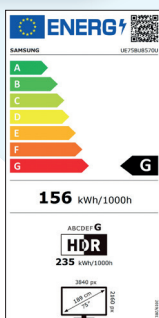

I TV Samsung
sono predisposti
a ricevere il nuovo
Digitale Terrestre 2.0

HEVC - ECP

I NUOVI STANDARD DELLA TV

SAMSUNG

16

YEARS

Global No.1 TV

According to the latest No.1 TV brand for 16 years

Specifiche Tecniche

BU8570 75"

EAN: 8806094218428

UE75BU8570UXZT

INFORMAZIONI GENERALI

Tipologia	LED
Serie	8

DISPLAY

Polliciaggio	75"
Risoluzione	3840 x 2160
Refresh Rate	50 Hz
Schermo antiriflesso	N/A

VIDEO

Picture Engine	Crystal Processor 4K
HDR (High Dynamic Range)	HDR
HDR10+	Support
HLG	Si
Contrasto	Mega Contrast
Colore	Dynamic Crystal Color
Viewing Angle	N/A
Micro Dimming	UHD Dimming
Contrast Enhancer	Si
Motion Technology	Motion Xcelerator
Film Mode	Si
Smart Calibration	N/A
Adaptive Picture	N/A
Brightness/Color Detection	Brightness Detection

AUDIO

Dolby Atmos	N/A
Object Tracking Sound	OTS Lite
Q-Symphony	Si
Sound Output (RMS)	20 W
Speaker Type	2 CH
Multiroom Link	Si
Active Voice Amplifier	N/A
Adaptive sound	Adaptive Sound

ECO

Classe di efficienza energetica	G
Auto Power Off	Si