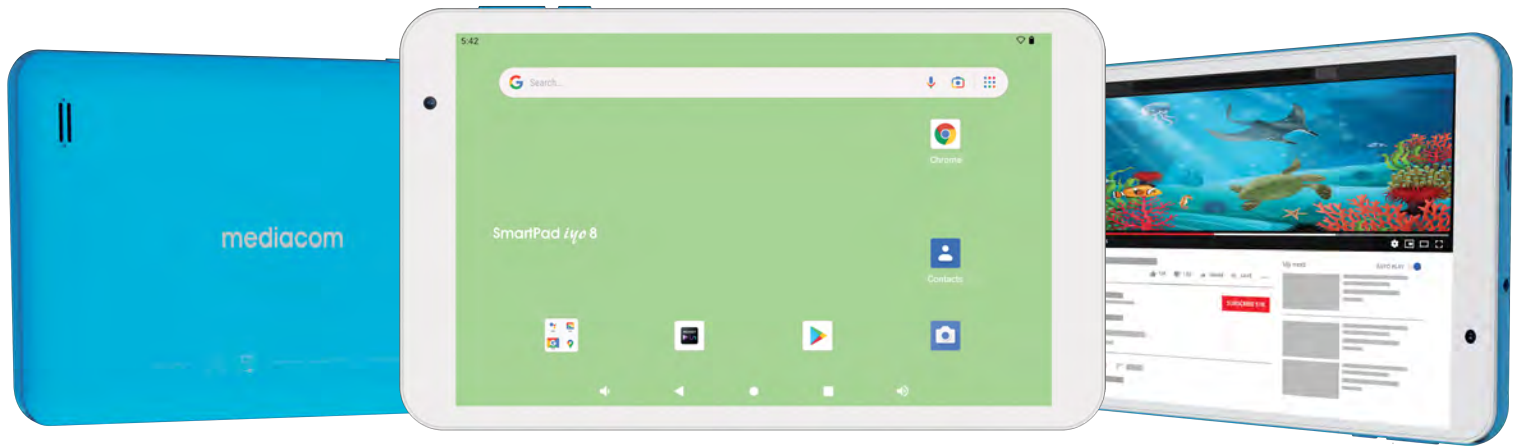

SmartPad *iyo* 8

Android™ 12  
Go edition

Memory  
32GB

RAM  
2GB

Display 8"  
1280x800 IPS

2 Cam  
Front 2.0 Mpx  
Rear 5.0Mpx

Battery  
3500mAh

Connection  
Wi-Fi  
Bluetooth

Weight  
320 g

## SPECIFICATION SmartPad iyo 8

Memory	<b>32GB Internal Flash<sup>1</sup></b> <b>RAM 2GB DDR</b>
Display	<b>8" LCD capacitive touchscreen</b> <b>1280x800 - IPS - 5 touch point</b>
Processor	<b>RK3566 Arm Cortex™ A55</b> <b>Quad Core 1.8GHz</b>
Networking	<b>Wireless</b>
Connection	<b>Bluetooth 4.2</b>

Audio Output	<b>3.5 mm headphone</b>
Additional Features	<b>2 Camera - 2.0Mpixel - 5.0Mpixel</b> <b>Built-in microphone - Built-in speaker</b>
PC Interface	<b>1 USB Type-C - 1 micro SD card up to 128GB</b>
Operating System	<b>Android™ 12 (Go Edition)</b>
Power	<b>Rechargeable Li-poly battery (3.7V - 3500mAh)</b> <b>Power Adapter 5V USB Type-C</b>
Size & Weight	<b>208x124x9.7 mm &amp; 320 g</b>