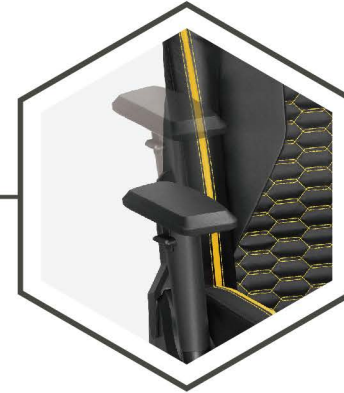

AUTOMOBILI LAMBORGHINI SPORT GAMING CHAIR

Soft material for maximum comfort

Reclining mechanism 135°

Heavy duty casters

Height adjustable armrest

Tilt hardness adjustment

- Professional gaming chair in solid metal structure
- High quality material
- Backrest and seat in molded foam
- Reclining mechanism 135 degrees
- Tilt mechanism with stand lock
- Highly configurable 2D Arm-rests with adjustable height
- Metal base
- Heavy duty casters with dual colour
- Class 4 gaslift