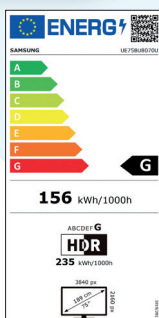

### DISPLAY

Polliciaggio	75"
Risoluzione	3840 x 2160
Refresh Rate	50 Hz
Schermo antiriflesso	N/A

### VIDEO

Picture Engine	Crystal Processor 4K
HDR (High Dynamic Range)	HDR
HDR10+	Support
HLG	Si
Contrasto	Mega Contrast
Colore	Dynamic Crystal Color
Viewing Angle	N/A
Micro Dimming	UHD Dimming
Contrast Enhancer	Si
Motion Technology	Motion Xcelerator
Film Mode	Si
Smart Calibration	N/A
Adaptive Picture	N/A
Brightness/Color Detection	Brightness Detection

### ECO

Classe di efficienza energetica	G
Auto Power Off	Si