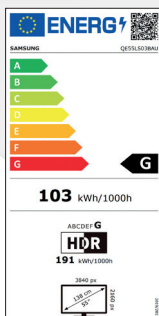

### VIDEO

Picture Engine	Quantum Processor 4K
HDR (High Dynamic Range)	Quantum HDR
HDR10+	Si, Adaptive & Gaming
HLG	Si
Contrasto	Dual LED
Colore	100% Volume Colore
Viewing Angle	Wide
Micro Dimming	Supreme UHD Dimming
Contrast Enhancer	Real Depth Enhancer
Motion Technology	Motion Xcelerator Turbo+
Film Mode	Si
Smart Calibration	Basic
Adaptive Picture	Optimized/Eye Comfort
Brightness/Color Detection	Si

### ECO

Classe di efficienza energetica	G
Auto Power Off	Si