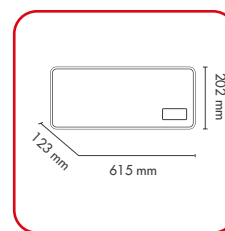

Display a LED  
LED display

Oscillazione automatica  
del flap  
Automatic swing of the  
flap

Telecomando slim a  
infrarossi  
Slim infrared remote  
control

Dimensioni  
Dimensions