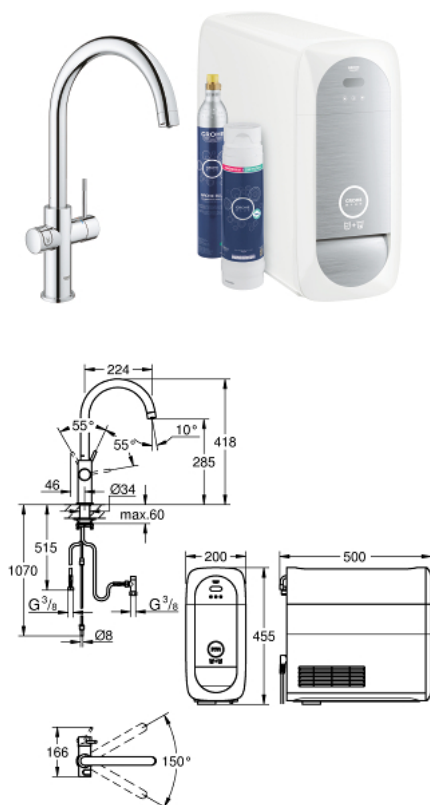

## 11 555 6 GROHE BLUE HOME STARTER KIT