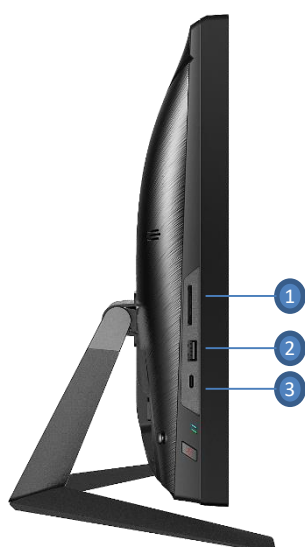

I/O & Accessori

1. 1x Card reader
2. 1x USB 3.1 Gen 1 Type A
3. 1x USB 3.1 Gen 1 Type C
4. 1x RJ45 LAN
5. 1x HDMI-in / 1x HDMI-out