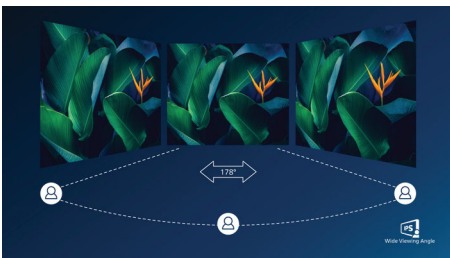

IPS technology

IPS displays use an advanced technology that gives you extra-wide viewing angles of 178/178 degrees, making it possible to view the display from almost any angle. Unlike standard TN panels, IPS displays give you remarkably crisp images with vivid colours, making them ideal not only for Photos, movies and web browsing, but also for professional applications that demand colour accuracy and consistent brightness at all times.