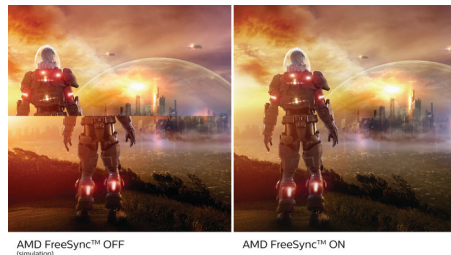

Ultra-smooth gaming

Gaming shouldn't be a choice between choppy gameplay or broken frames. With the new Philips monitor it doesn't have to be. Get fluid, artefact-free performance at virtually any frame rate with AMD FreeSync™ technology, smooth, quick refresh and ultra-fast response time.