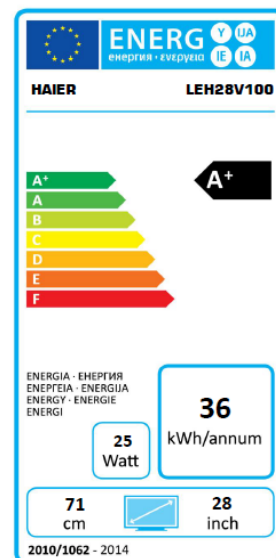

CONNECTIVITY

RF: TV/CATV 75 OHMS COAXIAL	■
SCART	1
Composite video/audio in	■
AUDIO line out via headphone	■
YPBPR in via VGA	■
VGA (PC IN: D-SUB15)	■
PC audio in	VIA SIDE AV
HDMI	2
HDCP 1.2	■
Digital audio output (COAXIAL)	■
Headphone out	■
USB 2.0	1
HDCP (1.2/2.0/2.2)	1.2

IMAGE

ZOOM mode (Aspect Ratio)	■
Comb filter (2D/3D)	■
CTI/LTI	■
Digital noise reduction	■
Dynamic contrast	■
Progressive scan	■

TEXT

Fast text	■
Number of teletext pages	1000

ADDITIONAL FEATURES

NTSC playback	■
Sleep timer	■
Hotel mode	■
USB cloning	■

DIGITAL (DVB)

Program storage capacity (Digital T/T2/C)	900
EPG (Electronic Program Guide)	■
EPG timeline schedule	■
DTG (Digital tick)	■
CI+	■

English, German, French, Croatian, Czech, Dutch, Greek, Bulgarian, Hungarian, Italian, Polish, Portuguese, Romanian, Russian, Slovak, Slovenian, Spanish, Turkish, Lithuanian, Latvian, Estonian, Ukrainian, Serbian, Arabic, Persian, Hebrew, Albania

Menu languages

POWER

Off mode power consumption	<0.5W
Mains power	AC 220-240V 50Hz
EU Energy label power	19 W
EU Energy label class	A+

DIMENSIONS & MEASUREMENTS

TV without stand	640*65*387 mm; 5.20 kg
TV with stand	640*185*427 mm; 5.70 kg
TV in box	850*128*465 mm; 6.70 kg
VESA wall mount compatible	100*100 mm

ACCESSORIES

Included accessories

Remote control, 2 x AAA batteries, Tabletop stand, Power cord, Quick guide, Warranty card

EAN

EAN Code	6 925 876 311 354
Country of origin	Turkey

50323443

Guarantee
2 years