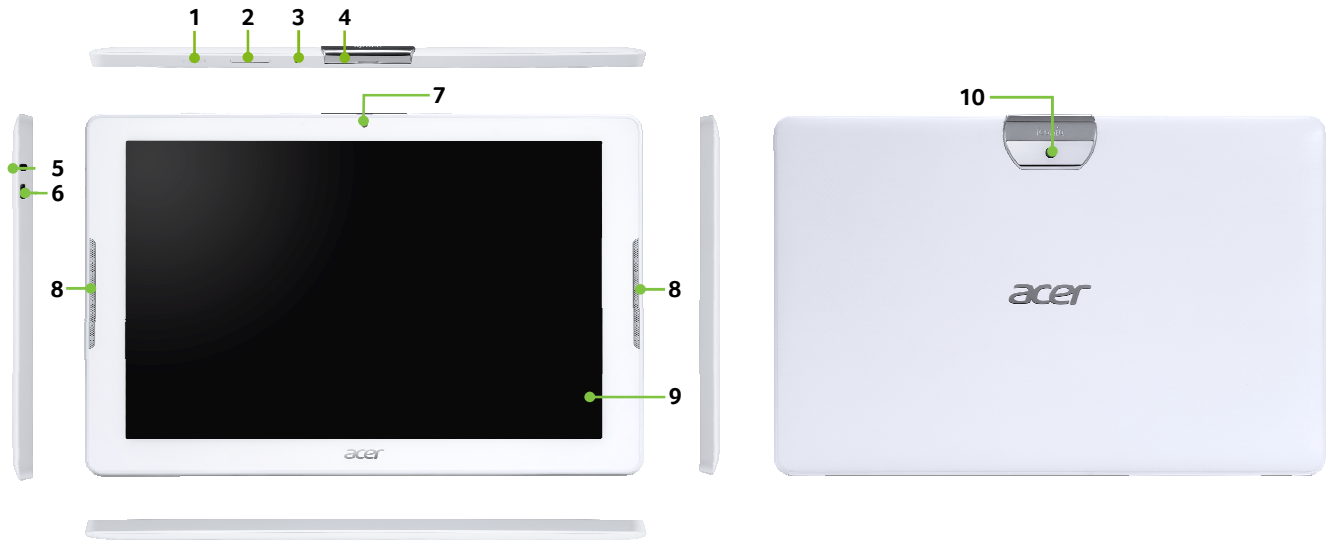

Product views	1. Power button 2. Volume button 3. Microphone 4. Cover for Micro USB port* / microSD™ card slot	5. Audio jack 6. Micro USB port 7. Front camera 8. Speakers	9. Touchscreen 10. Rear camera <i>* Covered USB port is only for connecting devices. It does not support charging or PC connections.</i>
Operating system¹	Android™ 6.0 (Marshmallow)		
Dimensions and weight²	Dimensions: 259 (W) x 167.5 (D) x 9.15 (H) mm (10.2 x 6.59 x 0.36 inches) Weight: 0.52 kg (1.15 lbs.) with 2-cell battery pack		
Color options	Black		
CPU and chipset¹	MTK MT8163 quad-core Cortex A53 1.3 GHz processor		
Memory^{1,3,4,5}	1 GB of onboard DDR3L memory		
Display^{1,6}	10.1" display with IPS (In-Plane Switching) technology, HD 1280 x 800, high-brightness LED-backlit TFT LCD, supporting 10-finger touch • 16:10 aspect ratio • Wide viewing angle • Super-slim design • Mercury free, environment friendly		
Storage	16 GB eMMC Card reader • Micro SD card reader (accepts cards up to 128 GB capacity)		
Audio	High-definition audio support Two built-in stereo speakers Built-in microphone		
Webcam¹	Rear webcam with: • 5 MP (2560 x 1920) resolution • 1080p Full HD audio/video recording		Front webcam with: • 2 MP (1600 x 1200) resolution • 720p HD audio/video recording
Wireless and networking^{1,8,9}	WLAN: 802.11a/b/g/n wireless LAN WPAN: Bluetooth® 4.0 Location service: GPS		
Power adapter and battery^{1,10}	Power adapter • 2-pin 10 W AC adapter	Battery • 22.4 Wh 6100 mAh 3.7 V 2-cell Li-ion battery pack • Battery life up to 10 hours	
Input and control	Control Keys • Power button • Volume up, volume down Accelerometer (G-sensor)		
Sensors	Accelerometer (G-sensor)		
System compliance	RoHS, WEEE, SMT green process		
Options and accessories	2-pin 10 W AC adapter Micro USB 2.0 to USB 2.0 cable		
Warranty	One-year International Travelers Warranty (ITW)		
1.	Specifications vary depending on model.	7.	1 GB is 1 billion bytes. 1 TB is 1000 GB. Actual formatted capacity is less and may vary depending on preloaded materials and operating environment. Recovery Management uses a portion of the stated hard disk capacity as dedicated backup space.
2.	Weight may vary depending on product configuration, vendor components, manufacturing variability, and selected options.	8.	Actual throughput may vary depending on network conditions and environmental factors such as network traffic or overhead, building construction and access point settings.
3.	Shared system memory may be allocated to support graphics, depending on system memory size and other factors. Actual system memory available to the operating system will be reduced by any memory used by the graphics solution and resources required by the operating environment.	9.	Subject to availability.
4.	Memory speed may vary, depending on the CPU, chipset or memory fitted.	10.	The listed battery life is obtained by simulating watching video clips stored on the mobile device. The test clip loops and continues to run, without interruption or any other inputs, until the battery is drained. Stated battery life is for comparison purposes only. Actual battery life varies by model, configuration applications, power management settings, operating conditions, video clip format, and features used. A battery's maximum capacity decreases with time and use.
5.	A 64-bit operating system is required to enjoy the ultimate performance of 4 GB or higher memory.		
6.	All brands and product names mentioned herein include trademarks of their respective companies and are used solely to describe or identify the products.