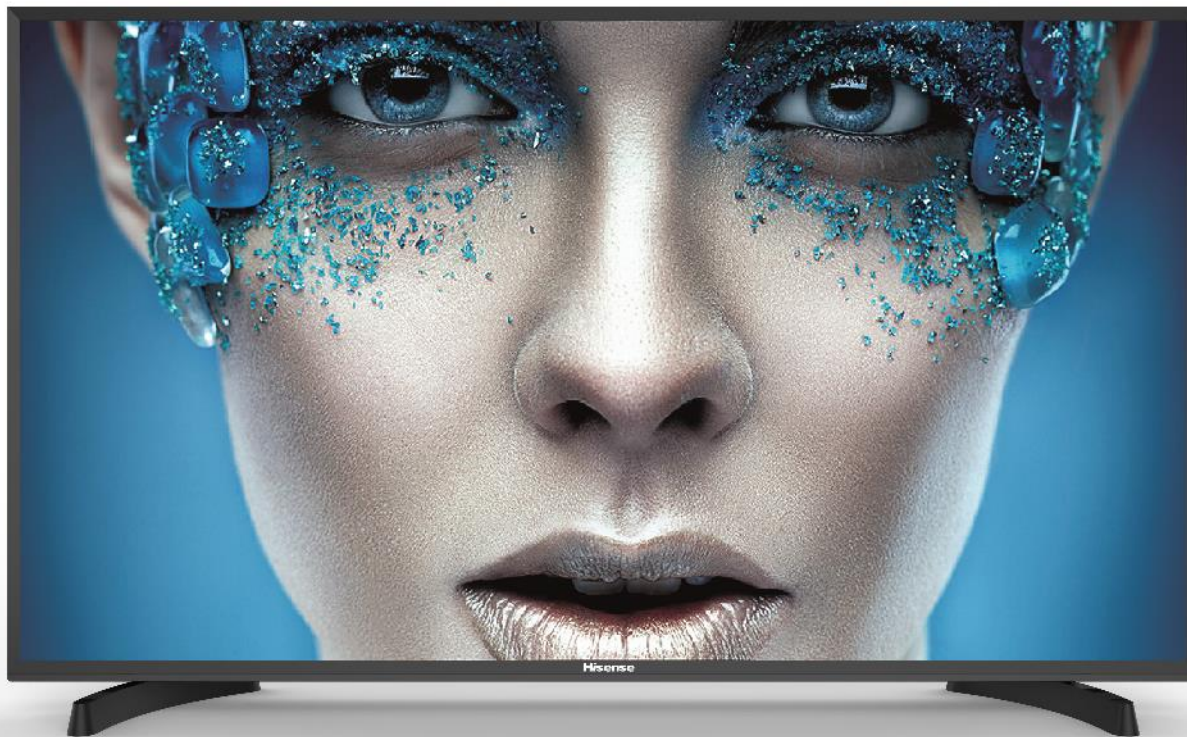

H32M2100S

Hisense
OFFICIAL PARTNER

Hisense

LED HD READY

8 BIT DISPLAY

100HZ SMR

3 HDMI

1 USB (MEDIA PLAYER)

DVB-C/T/T2/S2 (HEVC)

AUDIO DOLBY
DIGITAL

USB MEDIA PLAYER

HOTEL TV

Diagonale
32" / 80cm

Energy label
A+

Audio 2 x 7W
Uscita cuffie

CI+ Scart VGA
Component Composite

Peso: 4.4/5.8 Kg

VESA
200x200

Dim. (LxAxP cm):
c/base 73.3x46.6x17.4

Dim. (LxAxP cm):
s/base 73.3x43.4x9.1

Model code:
HE32M2160HTS

Ean code:
6942147430828